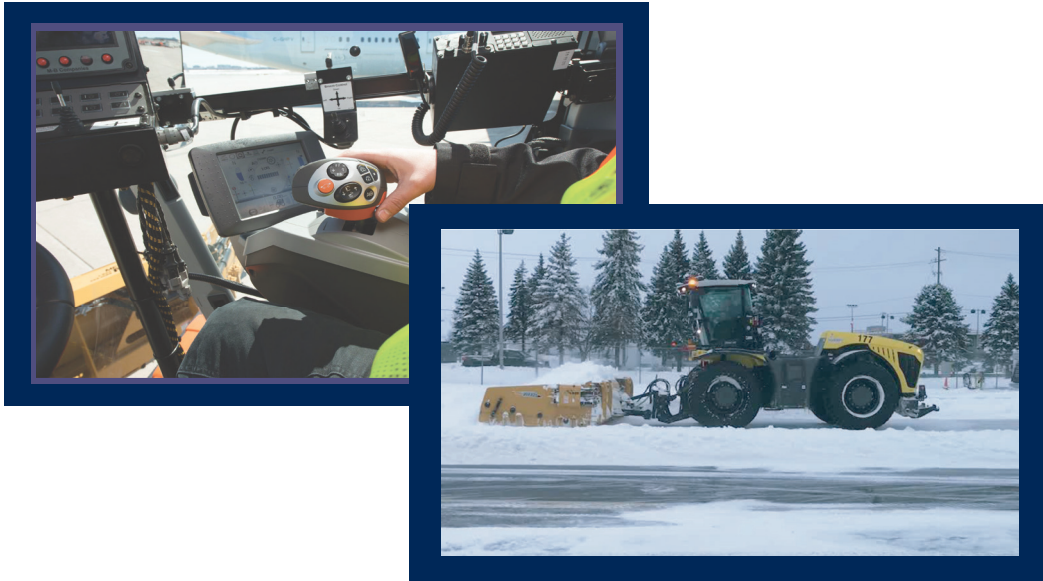

Your Airfield Solutions Partner

Eagle CLAAS Xerion 5000 EAE Eagle Airfield Edition

All Seasons
Multi-Purpose

530 HP Bi-Directional Tractor

team-eagle.com

Leading in Safety & Efficiency

Eagle CLAAS - Workforce Multiplier

Increase productivity and reduce costs.

Innovative Solution

Managing equipment life cycles.

One prime mover with hundreds of attachments for maintaining roads, runways & turf in all seasons.

- 3-8,000 TPH ribbon and auger snowblowers
- 10,000 THP Coming Soon
- 42' airfield mower
- 25' reach ditch & slope flail mower
- 18' - 44' runway and ramp snowplows
- 100's of construction, landscaping, forestry and agricultural attachments